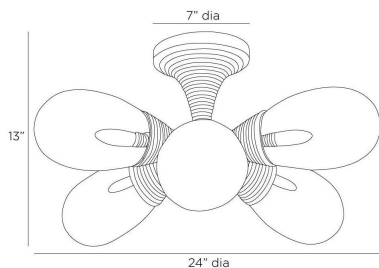

ARTERIO RS

GISELLE FLUSH MOUNT

DFC15

H: 13 IN, Dia: 24.00 IN

Smoke Luster

Like meteors drifting through space, six handblown fixtures of smoke luster seedy glass disperse light across the room. This celestial fixture is suspended from a trumpet-shaped canopy of antique brass plated iron, ribbed for visual interest. Damp-rated, although limited covered outdoor areas may affect finish.

APPEARANCE

Material	Glass, Iron
Material Type	Seedy
Finish	Smoke Luster, Antique Brass
Top Coat/Sealant	Yes

DIMENSIONS

Canopy	H: 7 IN, Dia: 7.00 IN
Glass	W: 7 IN, Dia: 5.00 IN

WIRING

Rating	Damp
Cord	0.5 FT, Clear/Silver, SVT
Socket	6, Type B - E12
Maximum Watt	60
Voltage	110-120 V