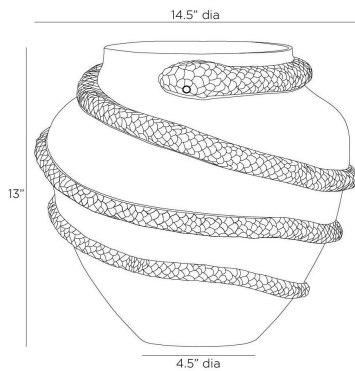

ARTERIO RS

GODSICK VASE

AVE08

H: 13 IN, Dia: 14.50 IN

Ice Reactive

Contract Suitable As Is

A serpentine form coils and curls around an impactfully large style. Harnessing animal energy, this porcelain vase is finished in an ice-reactive glaze, highlighting its sculptural details. Finish will vary.

APPEARANCE

Material	Porcelain
Finish	Ice Reactive
Finish Will Vary	Yes
Top Coat/Sealant	Yes

DIMENSIONS

Foot Print	Dia: 4.50 IN
Opening	Dia: 8.00 IN

SHIPPING

Product Weight	7.3 lbs
Gross Weight 1	15 lbs
Shipping Box 1	H: 16 IN, L: 16 IN, W: 16 IN