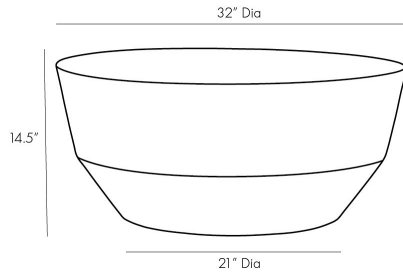

ARTERIOS

GODWIN COCKTAIL TABLE

5639

H: 14.5 IN, Dia: 32.00 IN

White

Contract Suitable As Is

Made of lightweight concrete, a white faux-marble finish transforms this drum cocktail table into a functional work of art. This now polished piece presents a versatile aesthetic that blends with contemporary and classic décor. Its sturdy foundation makes this a great piece to park drinks or hors d'oeuvres when entertaining. Finish will vary.

APPEARANCE

Material	Concrete
Finish	White Faux Marble
Finish Will Vary	true
Top Coat/Sealant	true

DIMENSIONS

Foot Print	Dia: 21.00 IN
Table Top	Dia: 32.00 IN

SHIPPING

Shipping Requirements	TruckShip
Product Weight	35 LBS
Gross Weight 1	45 LBS
Shipping Box 1	H: 20.3 IN, L: 37.25 IN, W: 36.5 IN