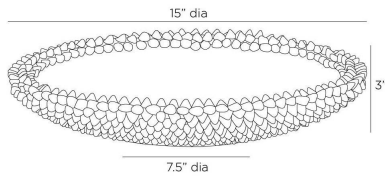

ARTERIO S

GRAWLER CENTERPIECE

ATC09
H: 3 IN, Dia: 15.00 IN
Eggshell
Contract Suitable As Is

Glazed in eggshell, our handmade terracotta bowl may recall a sea anemone or coral. The smooth interior offers a contrast to its layered, textural form. Finish will vary.

APPEARANCE

Material	Terracotta
Finish	Eggshell
Finish Will Vary	Yes
Top Coat/Sealant	Yes

DIMENSIONS

Foot Print	Dia: 7.50 IN
------------	--------------

SHIPPING

Product Weight	7.6 lbs
Gross Weight 1	24.2 lbs
Shipping Box 1	H: 9 IN, L: 9 IN, W: 16 IN