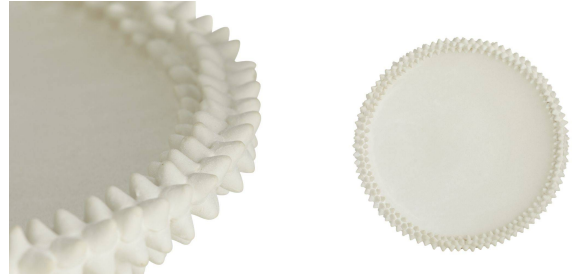

ARTERIO S

GRAWLER CENTERPIECE

ATC09
H: 3 IN, Dia: 15.00 IN
Eggshell
Contract Suitable As Is

Glazed in eggshell, our handmade terracotta bowl may recall a sea anemone or coral. The smooth interior offers a contrast to its layered, textural form. Finish will vary.

APPEARANCE

Material	Terracotta
Finish	Eggshell
Finish Will Vary	Yes
Top Coat/Sealant	Yes

DIMENSIONS

Foot Print	Dia: 7.50 IN
------------	--------------

SHIPPING

Product Weight	7.6 lbs
Gross Weight 1	24.2 lbs
Shipping Box 1	H: 9 IN, L: 9 IN, W: 16 IN