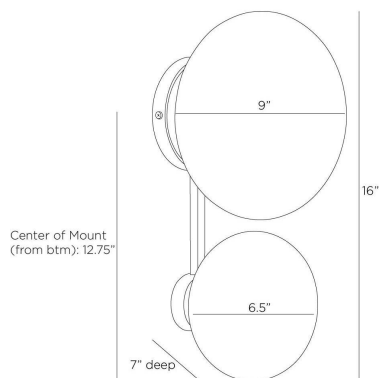

ARTERIOS

GREENSBORO SCONCE

DWC54
H: 16 IN, W: 9 IN, D: 7 IN,
Swirl
Contract Suitable As Is

An English bronze-plated steel backplate suspends dual shades of matte swirl glass, mimicking stars strung throughout a constellation. This simple yet impactful style dazzles from every angle. Damp-rated, although limited covered outdoor areas may affect finish. Finish will vary.

APPEARANCE

Material	Glass, Steel
Material Type	Matte
Finish	Swirl, English Bronze
Finish Will Vary	Yes
Top Coat/Sealant	Yes

DIMENSIONS

Backplate	D: 1 IN, Dia: 4.75 IN
Large Globe	Dia: 9.00 IN
Mount	Dia: 4.50 IN
Small Globe	Dia: 6.50 IN
Center Of Mount From Btm Height	12.75 in

WIRING

Rating	Damp
Cord	0.5 FT, Black/White, SVT
Socket	2, Type B - E12
Maximum Watt	40
Voltage	110-120 V

COMPLIANCY

RoHS	Yes
------	-----

SHIPPING

Product Weight	5 lbs
Gross Weight 1	10 lbs
Shipping Box 1	H: 15.16 IN, L: 8.27 IN, W: 20.48 IN