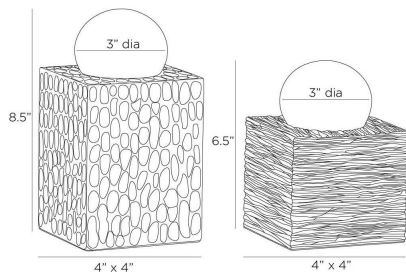

ARTERIO RS

GREENVILLE SCULPTURES, SET OF 2

ASC30

Forest

Contract Suitable As Is

Monolithic resin pedestals of ash brown and graphite tones are the ideal base for this set of mixed-material forms. Textured with daubs and grooves, each sculpture is topped with a polished marble sphere in a contrasting forest or chamois shade. Can double as a stylish storage compartment for small items. Finish will vary.

APPEARANCE

Material	Marble, Resin
Finish	Forest, Ash Brown, Chamois, Graphite
Finish Will Vary	Yes
Top Coat/Sealant	Yes

DIMENSIONS

Foot Print Large	W: 4 IN, D: 4 IN
Foot Print Small	W: 4 IN, D: 4 IN
Overall Large	H: 8.5 IN, W: 4 IN, D: 4 IN
Overall Small	H: 6.5 IN, W: 4 IN, D: 4 IN

SHIPPING

Product Weight	8.2 lbs
Gross Weight 1	10.58 lbs
Shipping Box 1	H: 10 IN, L: 9 IN, W: 9 IN

CONTRACT

Contract Suitable	Yes
-------------------	-----