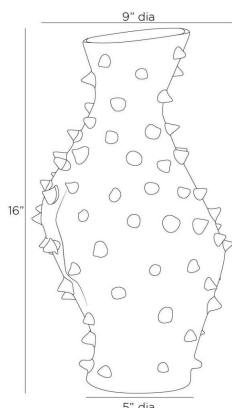

ARTERIO RS

GRESELL TALL VASE

AVC14

H: 16 IN, Dia: 9.00 IN

Ivory Crackle

Contract Suitable As Is

This ceramic vase's irregular shape and spiked surface recall a cactus. Glazed with an ivory crackle finish, it can be staged with the matching short Grenell vase or on its own. Finish will vary.

APPEARANCE

Material	Ceramic
Finish	Ivory Crackle
Finish Will Vary	Yes
Top Coat/Sealant	Yes

DIMENSIONS

Foot Print	Dia: 5.00 IN
Opening	Dia: 2.50 IN

SHIPPING

Product Weight	5.6 lbs
Gross Weight 1	8.8 lbs
Shipping Box 1	H: 19.5 IN, L: 12 IN, W: 12 IN