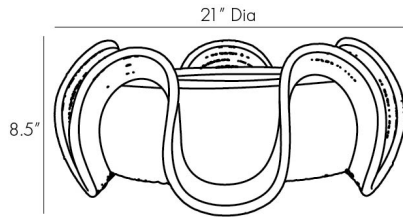

ARTERIO RS

GRISHA CENTERPIECE

5614
H: 8.5 IN, Dia: 21.00 IN
Natural and Black
Contract Suitable As Is

When designing the Grisha, we looked to hand-weaving techniques long practiced in many cultures across the world. Each centerpiece is crafted by artisans who mold thin bendable rattan into this unique concentric form. Natural and black-stained rattan make this an ideal addition to tablescape in natural settings. Finish will vary.

APPEARANCE

Material	Rattan
Finish	Black, Natural
Finish Will Vary	true
Top Coat/Sealant	true

DIMENSIONS

Foot Print	Dia: 21.00 IN
------------	---------------

SHIPPING

Product Weight	2.51 LBS
Gross Weight 1	5.51 LBS
Shipping Box 1	H: 9 IN, L: 21 IN, W: 21 IN