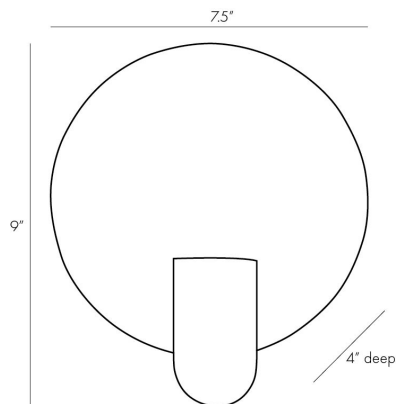

## HALETTE SCONCE

49755

H: 9 IN, W: 7.5 IN, D: 4 IN

Bronze, White Alabaster

Contract Suitable As Is

The minimalistic aesthetic of this sconce is a design force to be reckoned with. Setting the foundational stage is a gorgeous circular slab of natural alabaster, which is elevated by a bronze steel accent that adds dimension. The alabaster works to filter the light and create a natural warm glow. We see this jewelry-inspired sconce, hung in multiples, adding a contemporary-classic vibe to a space. Damp rated, though limited

### DIMENSIONS

Center Of Mount From Btm	4.5 IN
Backplate	Dia: 4.50 IN, D: 1 IN

### SHIPPING

Product Weight	2.78 LBS
Gross Weight 1	3.66 LBS
Shipping Box 1	H: 10.5 IN, L: 8.5 IN, W: 10.5 IN