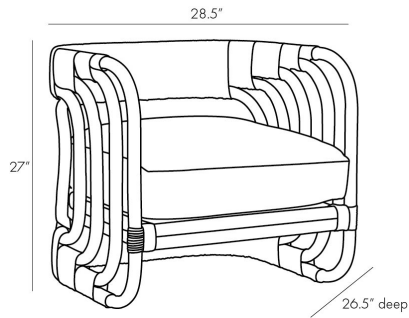

## HAMZA CHAIR

5663

H: 27 IN, W: 28.5 IN, D: 26.5 IN

Mink Leather

Contract Recommendations: Adding a lacquer coating provides additional pro-

Concentric layers of thick, palm gray rattan poles frame the foundation of this elegantly eccentric and wildly organic chair. The rounded arms seamlessly flow into a tightly wrapped pencil rattan back that sits low for maximum support. A comfy mink leather cushion completes the seat, elevating the look with an edgy appeal. Its natural aesthetic allows this piece to easily blend with existing décor. Finish will vary.

### DIMENSIONS

Foot Print	W: 28.5 IN, D: 26.5 IN
Yardage To Reupholster	2.73
Clearance	8 IN
Seat Cushion Thickness	8 IN
Seat Height	19 IN
Seat	W: 24 IN, D: 26 IN