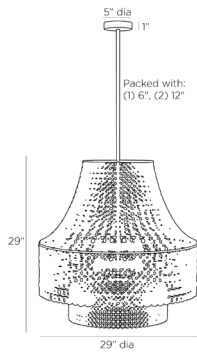

ARTERIOS

HANNIE CHANDELIER

DMS02
H: 33 IN, Dia: 29.00 IN
Gray Wash
Contract Suitable As Is

Its oversized scale makes the Hannie chandelier the ultimate statement piece. A beaded, gray wash beechwood empire silhouette lays the foundation for creative detailing, including hand-carved circular beads that layer to diffuse light throughout a space. The textural piece suspends from an antique brass iron pipe. Finish will vary.

APPEARANCE

Material	Beechwood, Iron
Finish	Antique Brass
Finish Will Vary	true
Top Coat/Sealant	true

DIMENSIONS

Chandelier	H: 29 IN, Dia: 29.00 IN
Minimum Hanging Height	33 IN
Maximum Hanging Height	63 IN
Canopy	H: 1 IN, Dia: 5.00 IN

WIRING

Rating	Indoor Only
Cord	10 FT, Clear/Silver, SVT
Socket	8, Type B - E12
Photographed Bulb	2" Clear Globe Bulb
Maximum Watt	40
Voltage	110-120 V

CERTIFICATIONS

Certifications	Mexico Australia, European Union, United Arab Emirates, United States, Canada
----------------	--

REPLACEMENT PARTS

Replacement Part 1	PIPE-582
Replacement Part 1 Dim	(1) 6", (1) 12"
Replacement Part 2	CANOPY-646
Replacement Part 2 Dim	1" x 5"

CONTRACT

Contract Suitable	true
-------------------	------