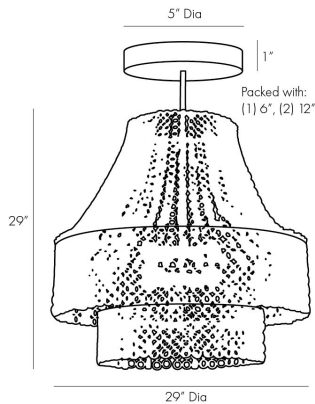

## HANNIE CHANDELIER

45110  
H: 33 IN, Dia: 29.00 IN  
White Wood  
Contract Suitable As Is

Its oversized scale makes the Hannie Chandelier the ultimate statement piece. Suspended by an antique brass pipe, a beaded white wood empire silhouette lays the foundation for creative detailing, including hand-carved circular beads that layer to diffuse light throughout a space. Finish will vary. Additional pipe available (PIPE-464).

### APPEARANCE

Material	Iron, Wood
Material Type	Beechwood
Finish	Antique Brass, White
Finish Will Vary	true
Top Coat/Sealant	true

### DIMENSIONS

Chandelier	H: 29 IN, Dia: 29.00 IN
Minimum Hanging Height	33 IN
Maximum Hanging Height	63 IN
Canopy	H: 1 IN, Dia: 5.00 IN