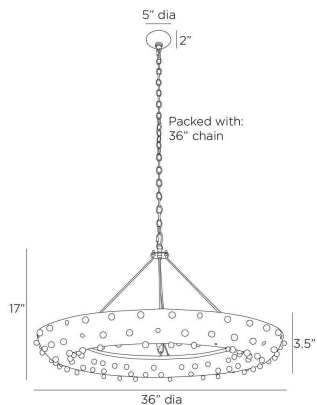

ARTERIO RS

HARDY CHANDELIER

DMI18

H: 22 IN, Dia: 36.00 IN

Antique Brass

Contract Suitable As Is

Our ring fixture of antique brass-plated iron featuring small spheres and cut outs to create a fascinating bleed of light around the room. Jewelry-inspired, its hammered surface is suspended from three brass-plated mounts. Damp-rated, although limited covered outdoor areas may affect finish. Finish will vary.

APPEARANCE

Material	Iron
Material Type	Hammered
Finish	Antique Brass
Finish Will Vary	Yes
Top Coat/Sealant	Yes

DIMENSIONS

Body	H: 3.5 IN
Canopy	H: 2 IN, Dia: 5.00 IN
Chandelier	H: 17 IN, Dia: 36.00 IN
Minimum Hanging	H: 22 IN
Max Hanging Height	58 in

WIRING

Rating	Damp
Cord	10 FT, Black/White, SVT
Socket	9, Type B - E12
Maximum Watt	40
Voltage	110-120 V

COMPLIANCY

RoHS	Yes
------	-----

SHIPPING

Shipping Requirements	TruckShip
Product Weight	25.5 lbs
Gross Weight 1	45 lbs
Shipping Box 1	H: 7.25 IN, L: 37.5 IN, W: 37.5 IN

REPLACEMENT PARTS

Replacement Part 1	CHN-303
Replacement Part 1 Dim	36"

CONTRACT

Contract Suitable	Yes
-------------------	-----