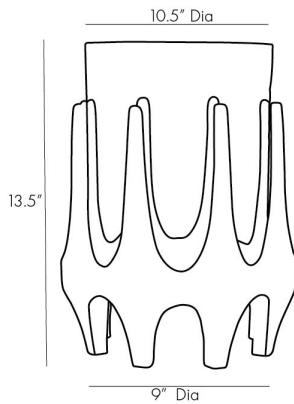

ARTERIOS

HARMON HURRICANE

9240
H: 13.5 IN, Dia: 10.50 IN
Ivory
Contract Suitable As Is

The Harmon presents a form that takes traditional hurricane designs to new heights. Its ricestone composition is showcased in a crown-like formation that embraces a clear glass insert. The frame exhibits peaks and valleys, creating a cathedral-esque aesthetic that recalls Brutalist styling. This versatile piece functions as both a hurricane or vase. Water tight. Finish will vary.

APPEARANCE

Material	Glass, Ricestone
Material Type	Composite
Finish	Clear, Ivory
Finish Will Vary	true
Top Coat/Sealant	false

DIMENSIONS

Foot Print	8.00 IN Dia: 9.00 IN
------------	-------------------------

SHIPPING

Product Weight	12.13 LBS
Gross Weight 1	15.65 LBS
Shipping Box 1	H: 14 IN, L: 14 IN, W: 19 IN

ADDITIONAL INFO

Features	Water Tight
----------	-------------

CONTRACT

Contract Suitable	true
-------------------	------