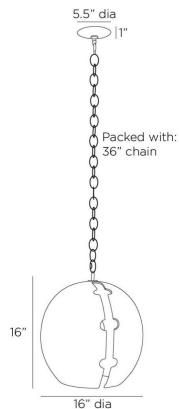

ARTERIO RS

HARTLAND PENDANT

DPI10

H: 19 IN, Dia: 16.00 IN

Matte Charcoal

Inspired by an Indian bell, the dome form of the Hartland has the look of an ancient found form. Cast of aluminum in textured matte charcoal, the finish lets a hint of underlying silver peek through. The overscale shade's demi-lune cutout allows the bulb to disperse light with an exciting play of shadow. Damp-rated, although limited covered outdoor areas may affect finish. Finish will vary.

APPEARANCE

Material	Aluminum
Material Type	Textured
Finish	Matte Charcoal
Finish Will Vary	Yes
Top Coat/Sealant	Yes

DIMENSIONS

Canopy	H: 1 IN, Dia: 5.50 IN
Pendant	H: 16 IN, Dia: 16.00 IN
Minimum Hanging	H: 19 IN
Max Hanging Height	55 in

WIRING

Rating	Damp
Cord	10 FT, Clear/Silver, SVT
Socket	1, Type A - E26
Maximum Watt	60
Voltage	110-120 V

COMPLIANCY

RoHS	Yes
------	-----

SHIPPING

Product Weight	24.1 lbs
Gross Weight 1	29 lbs
Shipping Box 1	H: 22.75 IN, L: 18.5 IN, W: 18 IN

REPLACEMENT PARTS

Replacement Part 1	CHN-306
Replacement Part 1 Dim	36"

CONTRACT

Contract Suitable	Yes
-------------------	-----