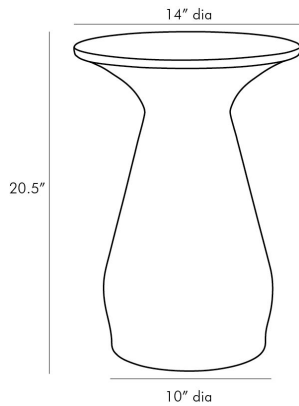

ARTERIOS

HAVEN ACCENT TABLE

4759

H: 20.5 IN, Dia: 14.00 IN

Carbon

Contract Recommendations: Adding a lacquer coating provides additional pro-

Sculptural by design the Haven features a gently rounded hand-formed base that culminates in a flat top resting on a tapered neck. A carbon finish cools down its shapely silhouette accentuating each curve of its smooth iron surface with subtle highs and lows. A perfect companion to any chair or sofa. Also available in burnt brass (4132). finish will vary.

APPEARANCE

Material	Iron
Finish	Carbon
Finish Will Vary	true
Top Coat/Sealant	false

DIMENSIONS

Foot Print	Dia: 10.00 IN
Table Top	H: 0.5 IN

SHIPPING

Product Weight	10.5 LBS
Gross Weight 1	17.05 LBS
Shipping Box 1	H: 22 IN, L: 17 IN, W: 18 IN