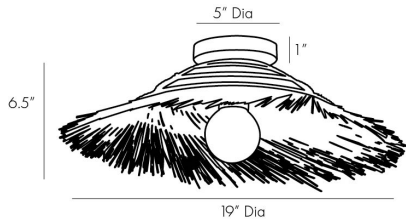

# ARTERIOS

## HAYES SCONCE/ CEILING MOUNT

45099

H: 6.5 IN, Dia: 19.00 IN

Natural Coco Midrib

Contract Suitable As Is

Bearing a beautiful, organic structure, the Hayes establishes a strong presence in a space while remaining light and airy. The skirted form is crafted from natural buri midrib that is woven to appear in a constant state of motion, whirling around the antique brass steel frame. Its versatile design allows this fixture to function as a sconce or a flush mount. A natural choice for illuminating small spaces. Finish will vary.

### DIMENSIONS

Canopy	H: 1 IN, Dia: 5.00 IN
--------	-----------------------