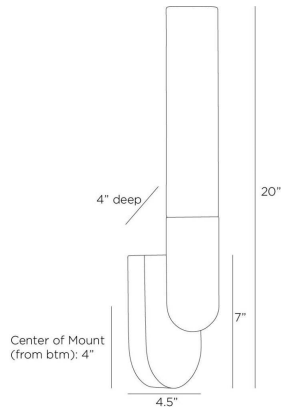

# ARTERIO RS

## HAYNES SCONCE

DWC56  
H: 20 IN, W: 4.5 IN, D: 4 IN,  
White

Simple, streamlined, and strong, this antique brass-plated steel fixture's elegant form possesses a larger scale for visual impact. Its spear like backplate can be hung with the white alabaster shade pointing upwards or downwards. Single integrated LED light. Damp-rated, although limited covered outdoor areas may affect finish. Finish will vary.

### DIMENSIONS

Backplate	H: 7 IN, W: 4.5 IN, D: 1 IN
Mount	H: 6.5 IN, W: 4 IN
Center Of Mount From Btm Height	4 in

### SHIPPING

Product Weight	2.9 lbs
Gross Weight 1	5 lbs
Shipping Box 1	H: 10.04 IN, L: 7.48 IN, W: 13.97 IN