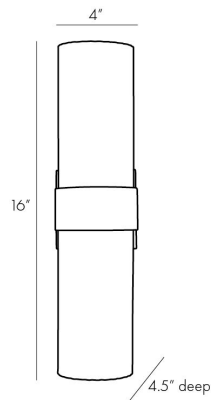

## HAZEL SCONCE

44753  
H: 16 IN, W: 4 IN, D: 4.5 IN  
Natural Iron  
Contract Suitable As Is

Classic and contemporary, the Hazel makes a subtle yet sophisticated statement in a space. Fluted clear seedy glass is cut at an angle for an unexpected update to its simple form, while an antique brass backplate stairsteps its way up to a solid natural iron band that centers this piece. Perfect for a powder room. Hang vertically for a more traditional look or horizontally over a powder room mirror. Finish will vary. Damp rated,

### DIMENSIONS

Center Of Mount From Btm	8 IN
Backplate	H: 4 IN, W: 4 IN, D: 1 IN

### SHIPPING

Product Weight	6.17 LBS
Gross Weight 1	10 LBS
Shipping Box 1	H: 13 IN, L: 13 IN, W: 11 IN