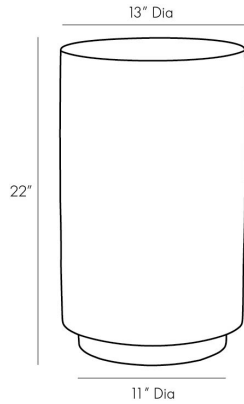

ARTERIOS

HERBIE ACCENT TABLE

5640
H: 22 IN, Dia: 13.00 IN
Jade
Contract Suitable As Is

A jade faux-marble finish instantly transforms the lightweight concrete construction of this accent table into a functional work of art. Light to green hues span the surface, gathering and dispersing alongside the simulated veining to create a look that will leave you transfixed. Its structural foundation anchors a room and provides the perfect platform for a tray of savories. Finish will vary.

APPEARANCE

Material	Concrete
Finish	Jade Fauz Marble
Finish Will Vary	true
Top Coat/Sealant	true

DIMENSIONS

Foot Print	Dia: 11.00 IN
Table Top	Dia: 13.00 IN

SHIPPING

Product Weight	44.1 LBS
Gross Weight 1	55.12 LBS
Shipping Box 1	H: 27 IN, L: 18 IN, W: 18 IN