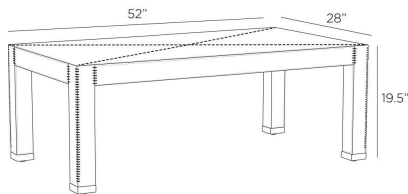

## HIDALGO COCKTAIL TABLE

FCI22

H: 19.5 IN, W: 52 IN, D: 28 IN,  
Dim Gray

A striking graphic X whipstitched detail borrowed from tailoring dresses up the surface of a Parsons-inspired table. Covered from top to blackened bronze-tipped legs in dim gray leather, the Hidalgo's nestable height allows an ottoman or poof to be stashed underneath. Leather will vary.

### DIMENSIONS

Foot Print	W: 52 IN, D: 28 IN
Leg	W: 3 IN, D: 3 IN
Diagonal Dimension	34.5 IN
Clearance	16.5 IN