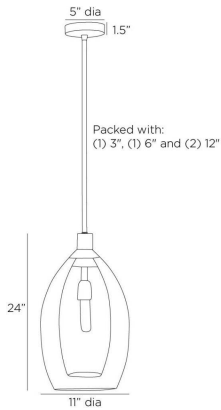

ARTERIOS

HILARY PENDANT

DPI12

H: 24 IN, Dia: 11.00 IN

Clear

A teardrop-shaped glass pendant plays with translucency and layering to stunning effect. Double clear seedy glass nest inside one another, anchored to a vintage brass-plated iron pipe and canopy. The resulting glow makes it even more impactful when installed in multiples over a bar or counter. Damp-rated, although limited covered outdoor areas may affect finish.

APPEARANCE

Material	Glass, Brass
Material Type	Seedy
Finish	Clear, Vintage Brass
Top Coat/Sealant	Yes

DIMENSIONS

Canopy	H: 1.5 IN, Dia: 5.00 IN
Pendant	H: 19.5 IN, Dia: 11.00 IN
Minimum Hanging	H: 24 IN
Max Hanging Height	54 in

WIRING

Rating	Damp
Cord	10 FT, Clear/Silver, SVT
Socket	1, Type A - E26
Maximum Watt	60
Voltage	110-120 V

COMPLIANCY

UL/ETL	Yes
CB	Yes
RoHS	Yes

SHIPPING

Product Weight	11.5 lbs
Gross Weight 1	16.5 lbs
Shipping Box 1	H: 26 IN, L: 14.5 IN, W: 14.5 IN

REPLACEMENT PARTS

Replacement Part 1	PIPE-603
Replacement Part 1 Dim	(1) 3", (1) 6", and (1) 12"

CONTRACT

Contract Suitable	Yes
-------------------	-----