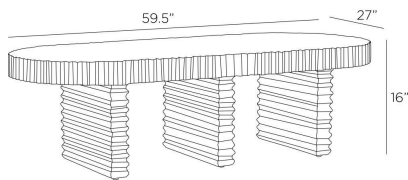

## HILBECK COFFEE TABLE

FCI20

H: 16 IN, W: 59.5 IN, D: 27 IN,  
Limed Wash

An overscaled slab of limed-wash mango wood is heavily carved and sandblasted to bring out the material's natural texture. Finished with a rhythmic grooved texture on the sides and legs, the pure form of this transitional style allows it to work within any coastal or contemporary setting. A multi-purpose accent piece, the Hilbeck can also serve as a bench. Finish will vary.

### DIMENSIONS

Foot Print	W: 38 IN, D: 18 IN
Leg	H: 15 IN, W: 3 IN, D: 18 IN
Diagonal Dimension	31.5 IN
Clearance	13 IN