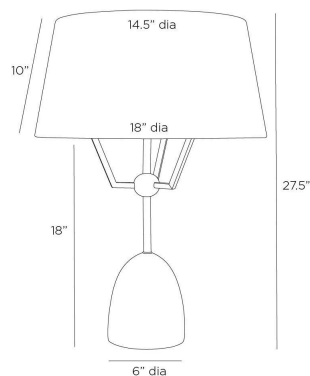

ARTERIOS

HODGINS LAMP

PT123
H: 27.5 IN, Dia: 18.00 IN
Galaxy, Marble

Like a figure holding up its arms, this playful style of bronze-plated iron seemingly "lifts" its sleek metal shade to disperse light. A rounded base of galaxy marble juxtaposes the fixture's industrial edge. Matching finial. Finish will vary.

APPEARANCE

Material	Marble, Iron
Finish	Galaxy, Bronze
Finish Will Vary	Yes
Top Coat/Sealant	Yes
Finial Description	Bronze cylinder to match

DIMENSIONS

Base	H: 8 IN, Dia: 6.00 IN
Body	H: 18 IN, W: 8 IN, D: 8 IN
Foot Print	Dia: 6.00 IN
Shade Bottom	Dia: 18.00 IN
Shade Side	H: 10 IN
Shade Top	Dia: 14.50 IN

WIRING

Rating	Indoor Only
Tilt Test	8 Degrees - UL
Cord	10 FT, Back of Lamp Base, Clear/Silver, SPT-2
Socket	1, Type A - E26
Switch	At Socket, 3-Way Rotary
Maximum Watt	150
Voltage	110-120 V

COMPLIANCY

RoHS	Yes
------	-----

SHIPPING

Product Weight	25.5 lbs
Gross Weight 1	30 lbs
Shipping Box 1	H: 23.25 IN, L: 20 IN, W: 26 IN

ADDITIONAL INFO

Shade Shape	Round
Shade Type	Other

REPLACEMENT PARTS

Replacement Part 1	PT123FIN
Replacement Part 1 Dim	2"H x 1"Dia