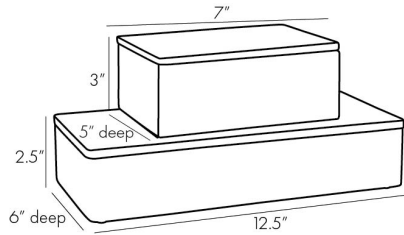

## HOLLIE BOXES, SET OF 2

5623

Black and White  
Contract Suitable As Is

Explore the concept of yin and yang in this duo of boxes. Black and white combinations sweep large-scale resin foundations, each with its own distinct swirl pattern. One is larger than the other, making for optimal stylish storage for accessories and small items. Perfect for accenting a vanity, desk or bookcase. Finish will vary.

### SHIPPING

Product Weight	10.25 LBS
Gross Weight 1	13.23 LBS
Shipping Box 1	H: 17 IN, L: 22.5 IN, W: 24 IN