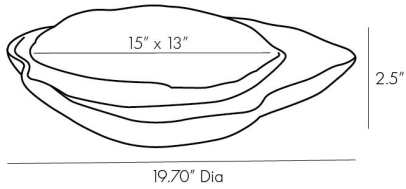

ARTERIOS

HOLLIE TRAYS, SET OF 2

5622

Black and White
Contract Suitable As Is

Explore the concept of yin and yang in this duo of trays. Black and white combinations sweep large-scale resin foundations, each with its own distinct swirl pattern. Organic edges give the set enhanced natural appeal. Showcased solo or as a pair, the Hollie Trays stun as a centerpiece or valet. Finish will vary.

APPEARANCE

Material	Resin
Finish	Black & White
Finish Will Vary	true
Top Coat/Sealant	false

SHIPPING

Product Weight	11.25 LBS
Gross Weight 1	14.33 LBS
Shipping Box 1	H: 22 IN, L: 22 IN, W: 5 IN

ADDITIONAL INFO