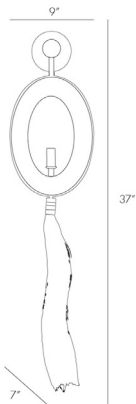

# ARTERIO RS

## ARAMIS SCONCE

BARRY DIXON

DD42614

H: 37 IN, W: 9 IN, D: 7 IN

Antique Brass

Contract Suitable As Is

Barry's personal favorite from the new collection, the Aramis Sconce is avant garde, commanding and totally unique. Barry was inspired by McQueen's ponytailed models with face masks, and this evolving into the "couture for the home". Cast in brass with a convex glass shield and a brass wire "ponytail", this is fashion fused nature.

### DIMENSIONS

Center Of Mount From Btm	25 IN
Backplate Mount	H: 8.5 IN, W: 5.5 IN, D: 1 IN H: 5.5 IN, W: 5.5 IN

### WIRING

Rating	Indoor Only
Cord	1 FT, Clear/Silver, SVT
Socket	1, Type B--E12 Other
Photographed Bulb	Small Clear Tubular Bulb
Maximum Watt	40
Voltage	110-120 V