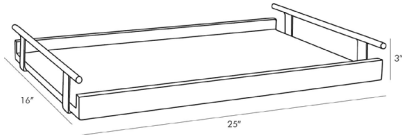

ARTERIOS

ARCHER TRAY

5554
H: 3 IN, W: 25 IN, D: 16 IN
Gray
Contract Suitable As Is

Form meets function to create this modern serving tray. A chateau gray lacquer finish is balanced by antique brass handles that offer a practical and polished appeal—an optimal serving piece when hosting casual or formal functions.

APPEARANCE

Material	Brass, Fiberglass
Material Type	Lacquered
Finish	Antique Brass, Gray Lacquer
Top Coat/Sealant	false

DIMENSIONS

Foot Print	W: 25 IN, D: 16 IN
------------	--------------------

SHIPPING

Product Weight	9.5 LBS
Gross Weight 1	66.25 LBS
Shipping Box 1	H: 21 IN, L: 28 IN, W: 30 IN