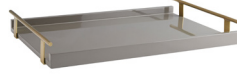

ARTERIOS

ARCHER TRAY

5554
H: 3 IN, W: 25 IN, D: 16 IN
Gray
Contract Suitable As Is

Form meets function to create this modern serving tray. A chateau gray lacquer finish is balanced by antique brass handles that offer a practical and polished appeal—an optimal serving piece when hosting casual or formal functions.

APPEARANCE

Material	Brass, Fiberglass
Material Type	Lacquered
Finish	Antique Brass, Gray Lacquer
Top Coat/Sealant	false

DIMENSIONS

Foot Print	W: 25 IN, D: 16 IN
------------	--------------------

SHIPPING

Product Weight	9.5 LBS
Gross Weight 1	66.25 LBS
Shipping Box 1	H: 21 IN, L: 28 IN, W: 30 IN