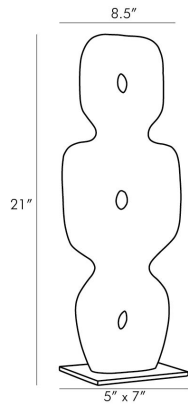

ARTERIOS

ASPEN SCULPTURE

9220
H: 21 IN, W: 8.5 IN, D: 2 IN
Ivory
Contract Suitable As Is

The simple yet complex nature of sculptural art takes shape in this expressive form. Crafted from ricestone this stacked structure features a profile that recalls mid-century design. The sculpture is fitted on a sleek iron base that has been finished in antique brass for an additional touch of elegance. A great museum-quality piece for adding height while delivering an element of intrigue to a tabletop. finish will vary.

APPEARANCE

Material	Iron, Ricestone
Material Type	Composite
Finish	Antique Brass, Ivory
Finish Will Vary	true
Top Coat/Sealant	false

DIMENSIONS

Foot Print	W: 7 IN, D: 5 IN
------------	------------------

SHIPPING

Product Weight	20 LBS
Gross Weight 1	20.85 LBS
Shipping Box 1	H: 27 IN, L: 13 IN, W: 10 IN

CONTRACT

Contract Suitable	true
-------------------	------