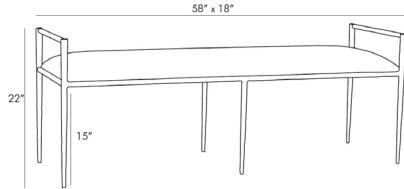

ARTERIOS

BARBANA BENCH

6886

H: 22 IN, W: 58 IN, D: 18 IN

Natural Linen

Contract Recommendations: Adding a lacquer coating provides additional pro-

The Barbana Bench raises the bar for stylish seating options. The exquisite frame is perfectly poised, perched on delicate legs that are as faint as insects! The natural iron body has been hand-forged, yielding soft impressions along the sharp-angled frame. The tight seat is covered in a natural oatmeal linen.

APPEARANCE

Material	Iron, Linen
Finish	Natural
Top Coat/Sealant	false

DIMENSIONS

Foot Print	W: 58 IN, D: 18 IN
Yardage To Reupholster	2.2
Seat	W: 56 IN, D: 16 IN
Seat Height	18 IN
Seat Cushion Thickness	3 IN
Seat	W: 56 IN, D: 16 IN