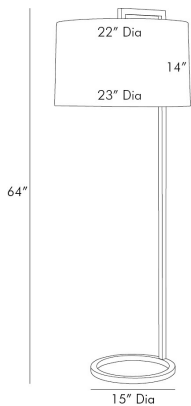

ARTERIOS

BELDEN FLOOR LAMP

79171-956
 H: 64 IN, Dia: 23.00 IN
 Bronze
 Contract Suitable As Is

Simple and sophisticated this sleek floor lamp provides ample light without taking up much space. Its slender steel frame finished in bronze gives way to an open circular base and is paired with an off-white linen drum shade with white cottonlining. Full-range dimmer.

APPEARANCE

Material Cotton, Linen, Steel
 Finish Bronze, Off-White, White
 Top Coat/Sealant false
 Finial Description N/A

DIMENSIONS

Shade Top: 22.00 IN, Dia: 23.00 IN, Side: 14 IN
 Body H: 64 IN, Dia: 15.00 IN
 Foot Print Dia: 15.00 IN
 Harp N/A IN

WIRING

Rating Indoor Only
 Tilt Test 10 Degrees - AU
 Cord 12 FT, Clear/Silver, SPT-2
 Socket 1, Type A - E26, White
 Switch Full Range Dimmer, On Line- Foot Switch
 Maximum Watt 100
 Voltage 110-120 V

CERTIFICATIONS

Cerifications Mexico
 Australia, EU, United Kingdom, Middle East, United States, Canada

COMPLIANCY

UL/ETL Yes
 CB Yes
 RoHS true

SHIPPING

Product Weight 14 LBS
 Gross Weight 1 16.28 LBS
 Gross Weight 2 4 LBS
 Shipping Box 1 H: 18.6 IN, L: 65.8 IN, W: 3.5 IN
 Shipping Box 2 H: 14 IN, L: 23 IN, W: 23 IN