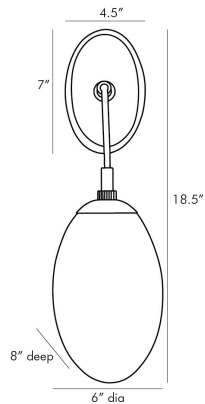

## BINDI SCONCE

49648

H: 18.5 IN, W: 6 IN, D: 8 IN

Opal Glass

Contract Suitable As Is

An oval solid white marble stone backed with steel finished in antique brass showcases a large teardrop-shaped opal glass shade that is suspended by a taupe cloth cord establishing an elegance that instantly elevates a wallspace. The adjusts up to 18 inches to accommodate your design. Mount multiples along a hallway to create drama or place on either side of a mirror for a polished element. finish will vary. Damp-rated,

### DIMENSIONS

Center Of Mount From Btm	16 IN
Backplate	H: 7 IN, W: 4.5 IN, D: 1.5 IN