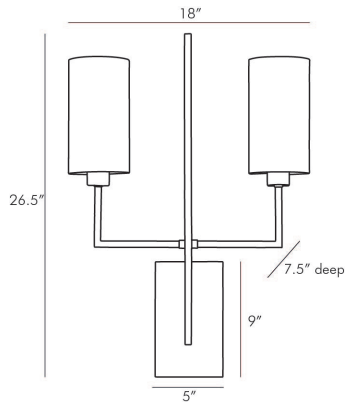

## BLADE SCONCE

RAY BOOTH

DB49016

H: 26.5 IN, W: 18 IN, D: 7.5 IN

Aged Bronze, White Linen

Contract Suitable As Is

Reach out your arms and grab the glory this sconce stretches wide with two steel dowels supporting cylindrical white linen shades. The dowels are supported off an elegant central steel blade. The scale of this fixture provides architectural interest while amplifying the light in any entry hall corridor or room. Finished in aged bronze.

### DIMENSIONS

Shade	Top: 4.50 IN, Dia: 4.50 IN, Side: 8.5 IN
Backplate	H: 9 IN, W: 5 IN, D: 1 IN
Mount	H: 8.5 IN, W: 4.5 IN

### WIRING

Cord	0.5 FT, Clear/Silver, SVT
Socket	1, Type A - E26
Maximum Watt	40
Voltage	110-120 V