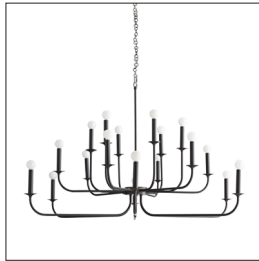

ARTERIOS

BRECK LARGE CHANDELIER

89345
H: 38 IN, Dia: 48.00 IN
Bronze
Contract Suitable As Is

This chandelier features steel arms that curve upwards reaching from a center point at two different heights to create a double tier effect. The entire structure is finished in a bronze tone and is constructed with a seamless design. It's a modern take on a centuries-old classic. It holds eighteen exposed bulbs for maximum light. Damp-rated, although limited covered outdoor conditions may affect finish. Also available in

APPEARANCE

Material Steel
Finish Bronze
Top Coat/Sealant true

DIMENSIONS

Minimum Hanging Height 38 IN
Maximum Hanging Height 74 IN
Canopy H: 1 IN, Dia: 5.00 IN

WIRING

Rating Damp
Cert Note Cannot be rewired for INTL use.
Cord 10 FT, Clear/Silver, SVT
Socket 18, Type B--E12 Other
Photographed Bulb Frosted Globe Bulb
Maximum Watt 40
Voltage 110-120 V