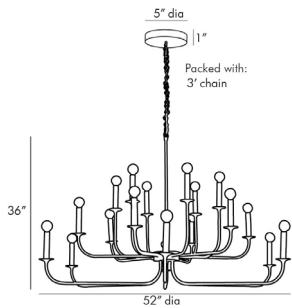

ARTERIOS

BRECK LARGE CHANDELIER

89345
H: 38 IN, Dia: 48.00 IN
Bronze
Contract Suitable As Is

This chandelier features steel arms that curve upwards reaching from a center point at two different heights to create a double tier effect. The entire structure is finished in a bronze tone and is constructed with a seamless design. It's a modern take on a centuries-old classic. It holds eighteen exposed bulbs for maximum light. Damp-rated, although limited covered outdoor conditions may affect finish. Also available in

APPEARANCE

Material Steel
Finish Bronze
Top Coat/Sealant true

DIMENSIONS

Minimum Hanging Height 38 IN
Maximum Hanging Height 74 IN
Canopy H: 1 IN, Dia: 5.00 IN

WIRING

Rating Damp
Cert Note Cannot be rewired for INTL use.
Cord 10 FT, Clear/Silver, SVT
Socket 18, Type B--E12 Other
Photographed Bulb Frosted Globe Bulb
Maximum Watt 40
Voltage 110-120 V

CERTIFICATIONS

Certifications Mexico
United States, Canada

COMPLIANCY

UL/ETL Yes
RoHS true

SHIPPING

Shipping Requirements TruckShip
Product Weight 22.5 LBS
Gross Weight 45 LBS
Shipping Box 1 H: 15 IN, L: 58 IN, W: 42 IN

REPLACEMENT PARTS

Replacement Part 1 CHN-221
Replacement Part 1 Dim 3'
Replacement Part 2 CANOPY-419
Replacement Part 2 Dim 1" x 5"

CONTRACT

Contract Suitable true