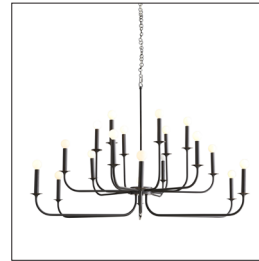

ARTERIOS

BRECK LARGE CHANDELIER

89345
H: 38 IN, Dia: 48.00 IN
Bronze
Contract Suitable As Is

This chandelier features steel arms that curve upwards reaching from a center point at two different heights to create a double tier effect. The entire structure is finished in a bronze tone and is constructed with a seamless design. It's a modern take on a centuries-old classic. It holds eighteen exposed bulbs for maximum light. Damp-rated, although limited covered outdoor conditions may affect finish. Also available in

APPEARANCE

Material Steel
Finish Bronze
Top Coat/Sealant true

DIMENSIONS

Minimum Hanging Height 38 IN
Maximum Hanging Height 74 IN
Canopy H: 1 IN, Dia: 5.00 IN

WIRING

Rating Damp
Cert Note Cannot be rewired for INTL use.
Cord 10 FT, Clear/Silver, SVT
Socket 18, Type B--E12 Other
Photographed Bulb Frosted Globe Bulb
Maximum Watt 40
Voltage 110-120 V