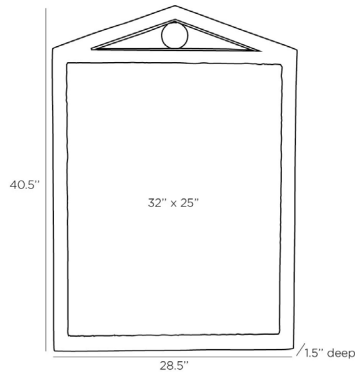

ARTERIOS

CARIBE MIRROR

CELERIE KEMBLE

DC2023

H: 40.5 IN, W: 28.5 IN, D: 1.5 IN

Natural

Contract Suitable As Is

This classic pediment mirror is framed in a natural rattan wrapping with a central antique brass sphere accent. Rattan will vary.

APPEARANCE

Material	Brass, Mirror, Rattan
Finish	Antique Brass, Natural, Plain
Finish Will Vary	true
Top Coat/Sealant	true

DIMENSIONS

Mirror Size	H: 32 IN, W: 25 IN
-------------	--------------------

SHIPPING

Shipping Requirements	TruckShip
Product Weight	33 LBS
Gross Weight 1	41.9 LBS
Shipping Box 1	H: 35 IN, L: 7 IN, W: 55 IN

ADDITIONAL INFO

Features	Hardware Included
Hanger Position	Vertical Only
Hanger Type	Security Cleat