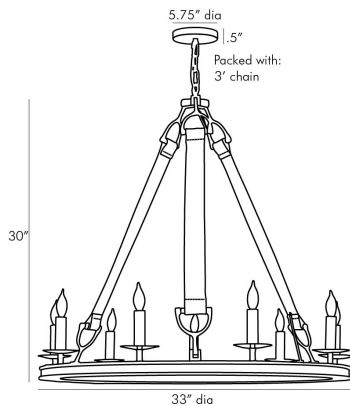

## CHANEY CHANDELIER

84031  
 H: 31 IN, Dia: 33.00 IN  
 Bronze  
 Contract Suitable As Is

The Chaney saddles up to rustic sophistication with its unique and unparalleled style. Three brown leather bands suspend a hand-hammered iron base adorned with nine candlestick-style arms in a contrasting antique brass finish. Each leather band is accented with an antique brass detail reminiscent of bridle bits delivering an equestrian quality to its industrial form. Shown with clear bent-tip candelabra bulbs. Damp-rat-

### DIMENSIONS

Chandelier	H: 30 IN, Dia: 33.00 IN
Minimum Hanging Height	31 IN
Maximum Hanging Height	67 IN
Canopy	H: .5 IN, Dia: 5.75 IN