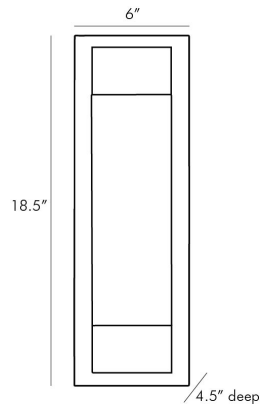

ARTERIOS

CHARLIE SCONCE

49368
H: 18.5 IN, W: 6 IN, D: 4.5 IN
Antique Brass, Crystal
Contract Suitable As Is

Elevate a wallspace with this contemporary sconce. A crystal clear with a frosted backing and fashioned to an antique brass steel plate offering a slightly industrial and very modern visual to a room. When in use the material appear to glow thanks to the ultramodern LED light. Pair with another for a more cohesive look. Also available in a version suitable for outdoor use (49367). Damp-rated, although limited covered outdoor

APPEARANCE

Material Crystal, Steel
Finish Antique Brass, Clear with Frosted Backing
Top Coat/Sealant true

DIMENSIONS

Center Of Mount From Btm 9.25 IN
Backplate H: 18.5 IN, W: 6 IN, D: 4.5 IN

WIRING

Rating Damp
Cert Note Cannot be rewired for INTL use.
LED Lumens 1440 LM
LED CRI 80
LED Color Temp 2700K
LED Compatible Dimmer TRIAC Dimmer
Cord 0.5 FT, Black, SVT
Socket 2, LED
Maximum Watt 8
Voltage 110-120 V
LED Lifespan 50,000

CERTIFICATIONS

Certifications Mexico
United States, Canada

COMPLIANCY

UL/ETL Yes
RoHS true

SHIPPING

Product Weight 14 LBS
Gross Weight 1 14.3 LBS
Shipping Box 1 H: 9 IN, L: 3 IN, W: 11 IN

CONTRACT

Contract Suitable true