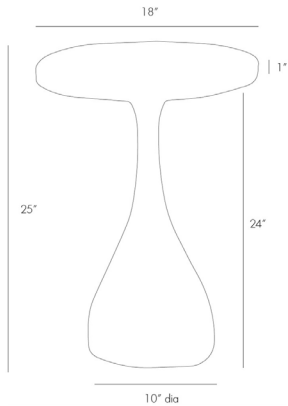

## DARBY ACCENT TABLE

2589

H: 25 IN, Dia: 18.00 IN

Dark Walnut

Contract Recommendations: Adding a lacquer coating provides additional protection.

A sculptural accent table with teardrop base design and round top in a dark walnut finish.

### DIMENSIONS

Foot Print	Dia: 10.00 IN
Table Top	H: 1 IN, Dia: 18.00 IN

### SHIPPING

Product Weight	16.5 LBS
Gross Weight 1	23.1 LBS
Shipping Box 1	H: 14 IN, L: 25 IN, W: 21 IN