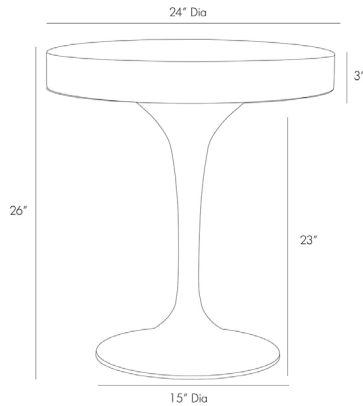

ARTERIOS

DARYL SIDE TABLE

6155
H: 26 IN, Dia: 24.00 IN
Antique Black
Contract Recommendations: Adding a lacquer coating provides additional protection.

Artisan technique takes hold in this compelling design. The slim tapered aluminum base is finished in antique bronze. The wood top has been carved with a rhythmic ring design then clad in antique brass sheet. Clad finish will vary.

APPEARANCE

Material	Aluminum, Brass Sheet
Finish	Antique Bronze
Finish Will Vary	true
Top Coat/Sealant	true

DIMENSIONS

Foot Print	Dia: 15.00 IN
Table Top	H: 3 IN, Dia: 24.00 IN

SHIPPING

Shipping Requirements	TruckShip
Product Weight	35.5 LBS
Gross Weight 1	49.05 LBS
Shipping Box 1	H: 30 IN, L: 27 IN, W: 27 IN