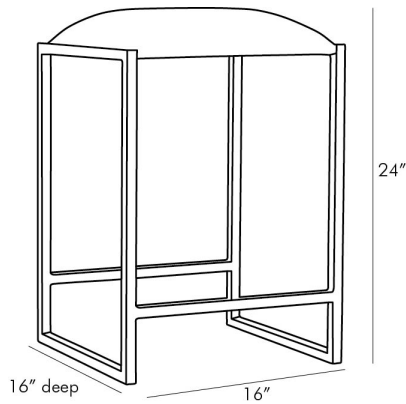

ARTERIOS

DASH COUNTER STOOL

4839
H: 24 IN, W: 16 IN, D: 16 IN
Black Leather
Contract Suitable As Is

Clean lines and mixed materials shape this dashing counter stool. Black leather offers a plush seat that sits atop a sleek antique brass base creating a striking contrast of materials and hues. A crossbar is featured on either side of its brass foundation as a footrest. Its versatile aesthetic gives this piece the authority to function in almost any style of decor. Finish and marble may vary.

APPEARANCE

Material	Leather
Finish	Antique Brass, Black
Finish Will Vary	true
Top Coat/Sealant	false

DIMENSIONS

Foot Print	W: 16 IN, D: 16 IN
Seat Cushion Thickness	3.5 IN

SHIPPING

Product Weight	16 LBS
Gross Weight 1	31 LBS
Shipping Box 1	H: 20 IN, L: 20 IN, W: 28 IN