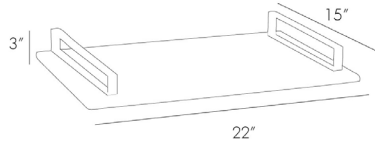

ARTERIOS

EXTON TRAY

2180
H: 3 IN, W: 22 IN, D: 15 IN
White
Contract Suitable As Is

This white polished marble slab tray is balanced with antique brass rail handles. A sleek solution to serving drinks, displaying collectibles or entertaining at parties. Food safe but use care as marble stains easily.

APPEARANCE

Material	Brass, Marble
Material Type	Cast, Honed
Finish	Vintage Brass, White
Top Coat/Sealant	false

DIMENSIONS

Foot Print	W: 22 IN, D: 15 IN
Handle	H: 2 IN, W: 13 IN

SHIPPING

Product Weight	20.8 LBS
Gross Weight 1	25.9 LBS
Shipping Box 1	H: 26 IN, L: 19 IN, W: 7 IN