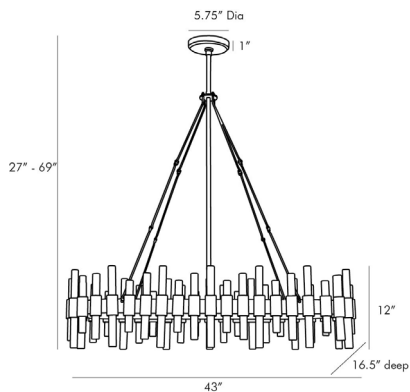

# ARTERIO RS

## HASKELL OVAL CHANDELIER

89130

H: 27 IN, W: 43 IN, D: 16.5 IN

Antique Brass, Clear Acrylic

Contract Suitable As Is

Antique brass and clear acrylic are the perfect pair on this oval-frame steel chandelier. Forty pillars of clear acrylic create a stunning design and add extra shine. Similar style available in a small (89094) and large round shape (89055) and as a sconce (49057). Additional pipe available (PIPE-101). Damp-rated, although limited covered outdoor conditions may affect finish.

### DIMENSIONS

Chandelier	H: 12 IN, W: 43 IN, D: 16.5 IN
Minimum Hanging Height	27 IN
Maximum Hanging Height	69 IN
Canopy	H: 1.5 IN, Dia: 5.75 IN

### WIRING

Rating	Damp
Cord	10 FT, Black, SVT
Socket	10, Type B--E12 Other
Maximum Watt	40
Voltage	110-120 V