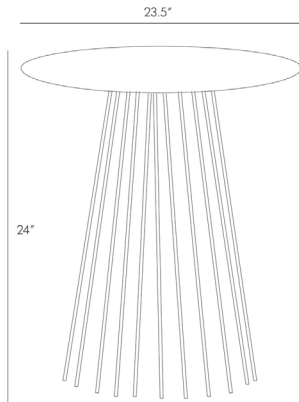

ARTERIOS

JAIME END TABLE

4411

H: 24 IN, Dia: 23.50 IN

Black Iron

Contract Recommendations: Natural stone requires periodic sealing

Industrial materials and hand-applied techniques update the classic shape of this enviable end table. The chiseled white marble top sits atop a pedestal base with fanned black iron rods. Marble may vary.

APPEARANCE

Material	Iron, Marble
Material Type	Chiseled
Finish	White
Finish Will Vary	true
Top Coat/Sealant	true

DIMENSIONS

Foot Print	Dia: 14.00 IN
Table Top	H: 0.5 IN, Dia: 23.50 IN

SHIPPING

Shipping Requirements	TruckShip
Product Weight	49 LBS
Gross Weight 1	69.05 LBS
Shipping Box 1	H: 27 IN, L: 23 IN, W: 28 IN