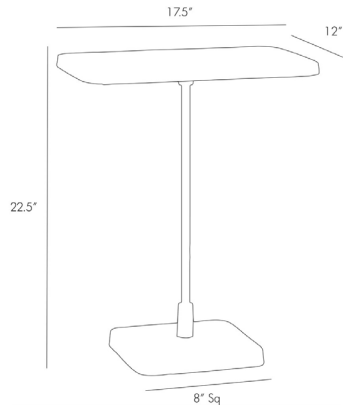

## KAELA RECTANGLE ACCENT TABLE

4386

H: 22.5 IN, W: 17.5 IN, D: 12 IN

Vintage Brass

Contract Recommendations: Untempered glass

Polished brass on the base and lip contrast beautifully with the vintage brass pedestal and black mirror top. Group with the round (4385) and square (4387) counterparts to create the ultimate trifecta.

### DIMENSIONS

Foot Print	W: 8 IN, D: 8 IN
Table Top	H: 1 IN, W: 17.5 IN, D: 12 IN

### SHIPPING

Product Weight	25 LBS
Gross Weight 1	31.2 LBS
Shipping Box 1	H: 35 IN, L: 18 IN, W: 9 IN