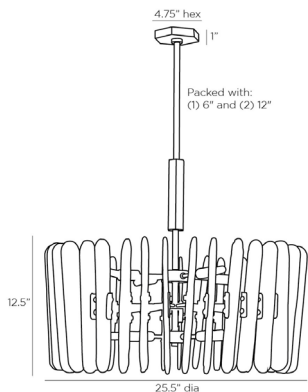

ARTERIO RS

KLAUS CHANDELIER

89066
 H: 17.5 IN, Dia: 25.50 IN
 Antique Brass, Smoke Seedy
 Contract Suitable As Is

Slumped seedy glass panels in a smoke finish are fastened to an antique brass iron frame, creating a drum-shaped glimmering shade. When illuminated, the soft sheen from the light further enhances the moody quality and spotlights the radial composition of panels. The chattered detail on the faceted accent and the undulating shape of the panels work in tandem, delivering visual texture. Finish will vary. Additional pipe

APPEARANCE

Material	Antique Brass
Material Type	Glass, Iron
Finish	Seedy, Textured
Finish Will Vary	Antique Brass, Smoke
Top Coat/Sealant	true

DIMENSIONS

Chandelier	H: 12.5 IN, Dia: 25.50 IN
Minimum Hanging Height	17.5 IN
Maximum Hanging Height	47.5 IN
Canopy	H: 1 IN, Dia: 4.75 IN

WIRING

Rating	Damp
Cert Note	Lower wattage needed for INTL use.
Cord	7 FT, Clear/Silver, SVT
Socket	8, Type B - E12
Photographed Bulb	Small Clear Tubular Bulb
Maximum Watt	60
Voltage	110-120 V

CERTIFICATIONS

Certifications	Mexico Australia, EU, United Kingdom, Middle East, United States, Canada
----------------	---

COMPLIANCY

UL/ETL	Yes
CB	Yes
RoHS	true

SHIPPING

Product Weight	35 LBS
Gross Weight 1	40.88 LBS
Shipping Box 1	H: 10.2 IN, L: 27.2 IN, W: 27.2 IN