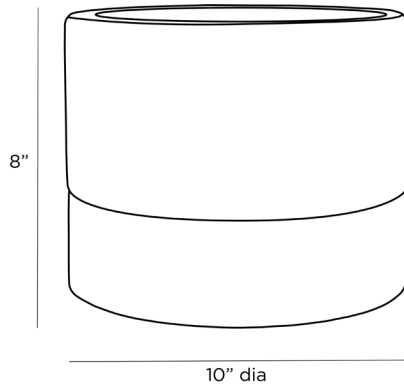

ARTERIOS

LEO CENTERPIECE

2084
H: 8 IN, Dia: 10.00 IN
White
Contract Suitable As Is

The duality of natural wood and white marble play handsomely in this useful centerpiece. The rich textures in both materials complement each other beautifully, and the soft gray wash to the wood brings a sense of warmth to the piece. This stylish yet versatile container can be used to display seasonal decor or to chill a bottle of wine at your next event. Marble will vary.

APPEARANCE

Material	Marble, Wood
Material Type	Oak
Finish	Gray, White
Finish Will Vary	true
Top Coat/Sealant	true

DIMENSIONS

Foot Print	Dia: 10.00 IN
------------	---------------

SHIPPING

Product Weight	23 LBS
Gross Weight 1	28.66 LBS
Shipping Box 1	H: 11 IN, L: 11 IN, W: 10 IN