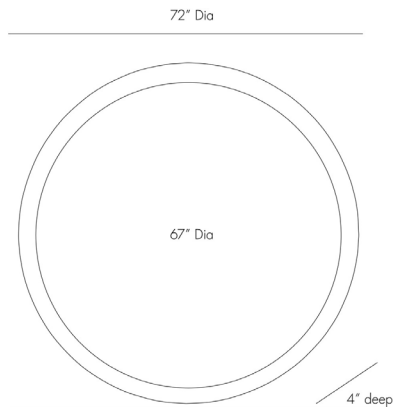

ARTERIOS

LESLEY LARGE MIRROR

4106

Dia: 72.00 IN, D: 4 IN

Light Walnut

Contract Suitable As Is

Neutral yet stoic, the Lesley Mirror's light-walnut frame and plain mirror bring peace of mind with seamless symmetry. Also available in small (4107). Features a security cleat attachment. finish will vary.

APPEARANCE

Material	Mirror, Wood
Material Type	Sandblasted
Finish	Plain
Finish Will Vary	true
Top Coat/Sealant	false

DIMENSIONS

Mirror Size	Dia: 67.00 IN
-------------	---------------

SHIPPING

Shipping Requirements	TruckShip
Product Weight	245 LBS
Gross Weight 1	295 LBS
Shipping Box 1	H: 77 IN, L: 77 IN, W: 7 IN