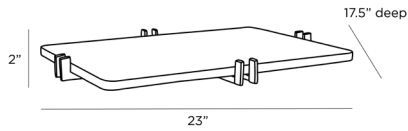

ARTERIOS

LOCKHART TRAY

2060
H: 2 IN, W: 23 IN, D: 17.5 IN
Bengal
Contract Suitable As Is

Let the stage of your display be a part of the presentation. This tray, made from gorgeously veined bengal marble, is an eye-catching piece on its own with its elaborate rust-colored textures. The slab rests on a low brass rail stand, finished in a handsome antique brass. We see this as a bar cart tray or a display stand for a console — but it is truly versatile for any type of display. Marble will vary.

APPEARANCE

Material	Brass, Marble
Material Type	Cast, Polished
Finish	Antique Brass, Bengal
Finish Will Vary	true
Top Coat/Sealant	true

DIMENSIONS

Foot Print	W: 23 IN, D: 17.5 IN
------------	----------------------

SHIPPING

Product Weight	24.5 LBS
Gross Weight 1	31.53 LBS
Shipping Box 1	H: 15 IN, L: 7 IN, W: 26 IN

ADDITIONAL INFO

Features	Food Safe
----------	-----------

CONTRACT

Contract Suitable	true
-------------------	------