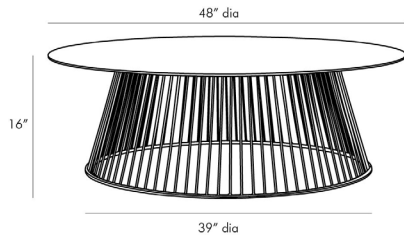

ARTERIOS

LOU COFFEE TABLE

4724

H: 16 IN, Dia: 48.00 IN

Blackened Iron

Contract Recommendations: Adding a lacquer coating provides additional protection

Make a statement with this large-scale round coffee table. Thin iron rods in a bronze finish shape the open-form linear base that supports a spacious metal top. Slight irregularities from the rich finish accentuate the craftsmanship present in this piece. Whether sophisticatedly styled in a living room or uniquely used in a commercial office setting this oversized table will command attention while providing generous function.

APPEARANCE

Material	Iron
Finish	Blackened Iron
Top Coat/Sealant	false

DIMENSIONS

Foot Print	Dia: 39.00 IN
------------	---------------

SHIPPING

Shipping Requirements	TruckShip
Product Weight	100 LBS
Gross Weight 1	51.5 LBS
Gross Weight 2	100 LBS
Shipping Box 1	H: 18 IN, L: 41 IN, W: 41 IN
Shipping Box 2	H: 52 IN, L: 51 IN, W: 7 IN