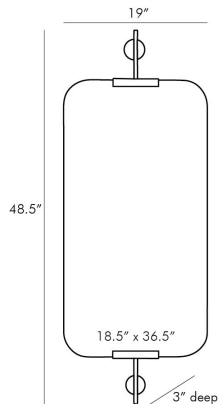

ARTERIOS

MADDEN MIRROR

6872

H: 48.5 IN, W: 19 IN, D: 3 IN

Antique Brass

Contract Suitable As Is

Hovering ever-so-slightly against the wall, this brilliant mirror performs a "depth-defying" feat in a space. Two antique brass brackets hold a plain glass mirror, which has rounded edges for a softer look. Can be hung vertically or horizontally depending on the wall space. Hangs on two security cleat attachments. Also available in polished nickel (6873).

APPEARANCE

Material	Brass, Mirror
Finish	Plain
Top Coat/Sealant	true

DIMENSIONS

Mirror Size	H: 36 IN, W: 19 IN
-------------	--------------------

SHIPPING

Shipping Requirements	TruckShip
Product Weight	28 LBS
Gross Weight 1	60.65 LBS
Shipping Box 1	H: 26 IN, L: 55 IN, W: 13 IN